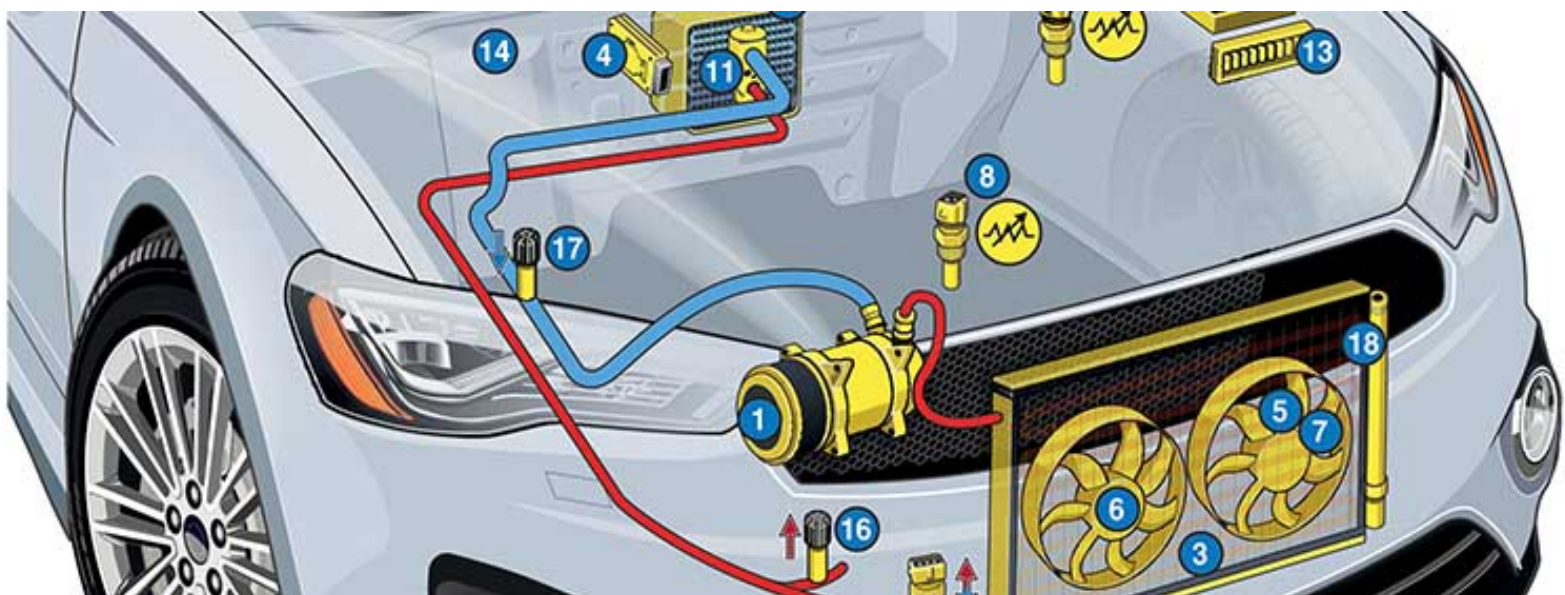

Download from
Dreamstime.com

This watermarked comp image is for previewing purposes only.

ID 2468711

© Milan Surkala | Dreamstime.com

[Autodata Motorcycle Technical Data 13](#)

[Autodata Motorcycle Technical Data 13](#)

Download from
Dreamstime.com

This watermarked comp image is for previewing purposes only.

ID 2468711

© Milan Surkala | Dreamstime.com

autodata motorcycle technical data

autodata motorcycle technical data

58e464f20e